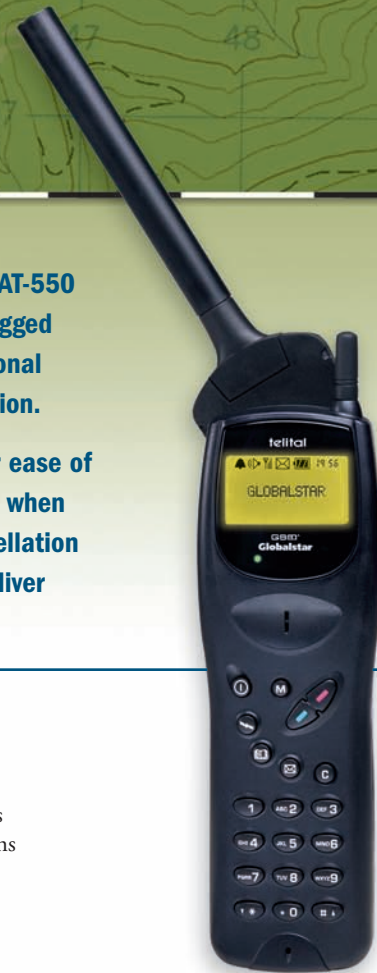

The Globalstar SAT-550 is compact for easy portability and ergonomically designed for ease of use. Plus it's reliable, ensuring excellent voice quality and communications availability when you need them most. The SAT-550 takes advantage of the Globalstar Network, a constellation of multiple Low-Earth Orbit (LEO) satellites to practically eliminate voice delay and deliver crisp communications.

The Globalstar SAT-550 Handheld Phone delivers communications far beyond existing wireless communications boundaries into areas not served by cellular or landline range. Well suited for businesses and individuals who already depend on wireless communications, but find themselves in areas or situations where consistent coverage is either unavailable or unreliable.

HANDHELD SATELLITE PHONE ADVANTAGES:

- Mode – Globalstar Satellite
- Robust construction complimented by ergonomic design
- Satellite antenna rotates and stows into the handset for convenience
- Easy to use and portable

GLOBALSTAR SERVICE INCLUDES:

- Voice with multiple rate plan options
- Voice Mail Service (optional)
- North American roaming

SAT-550 INCLUDES:

- SAT-550 Handset
- Lithium Ion Battery
- AC Wall Charger
- User Manuals available in English, Spanish and French
- No additional accessories currently available

Visit Globalstar at www.globalstar.com for service plan and coverage details.

July 2005 SAT-550 US

Globalstar™
GO FURTHER. DO MORE.