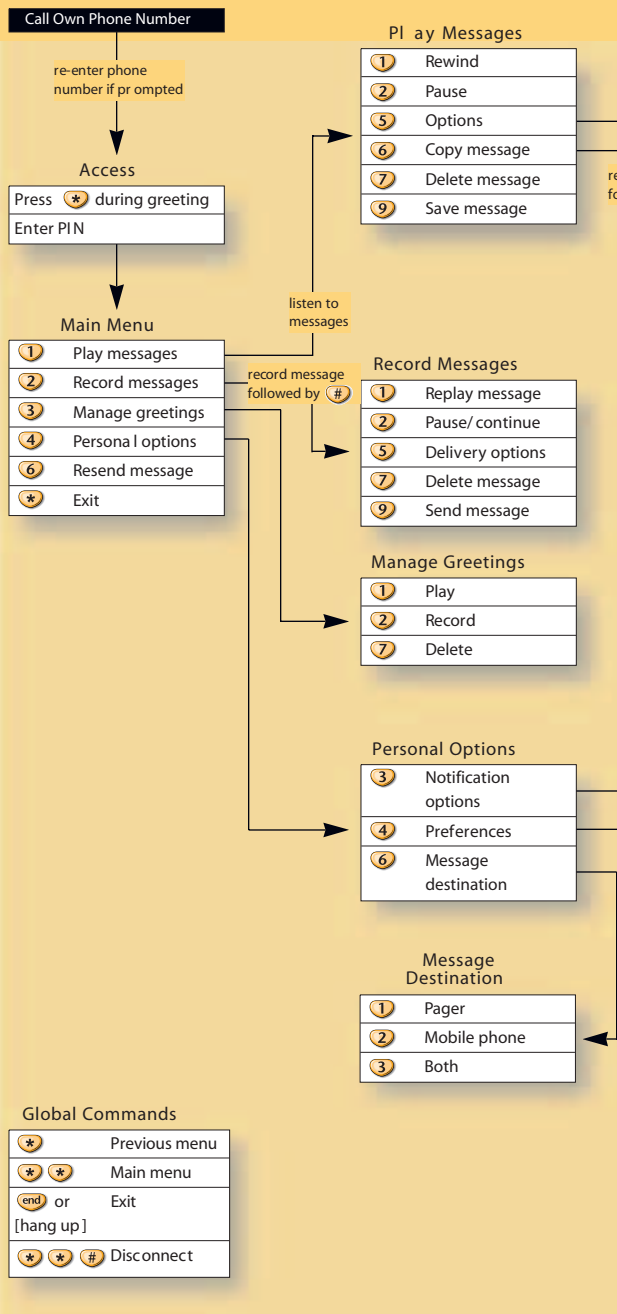

Personal Mailbox

(Advanced options have been omitted for clarity)

Listening to Messages

Options

- 2 Normal/auto playback
- 5 Date/time stamp

Copy Message

- 1 Replay message
- 2 Record comment
- 7 Delete comment
- 9 Send message

Message Notification Options

- 1 Activate automatic follow-me
- 2 Manage Message Delivery Areas
- 3 Disable message notification
- 6 Notification destination

Notification Destination

- 1 Mobile phone
- 2 Pager
- 3 Both

Preferences

- 1 Change password
- 2 Playback preferences
- 3 Name
- 5 Message blocking

Message Blocking

- 1 Enable blocking
- 2 Change password

Leaving Messages